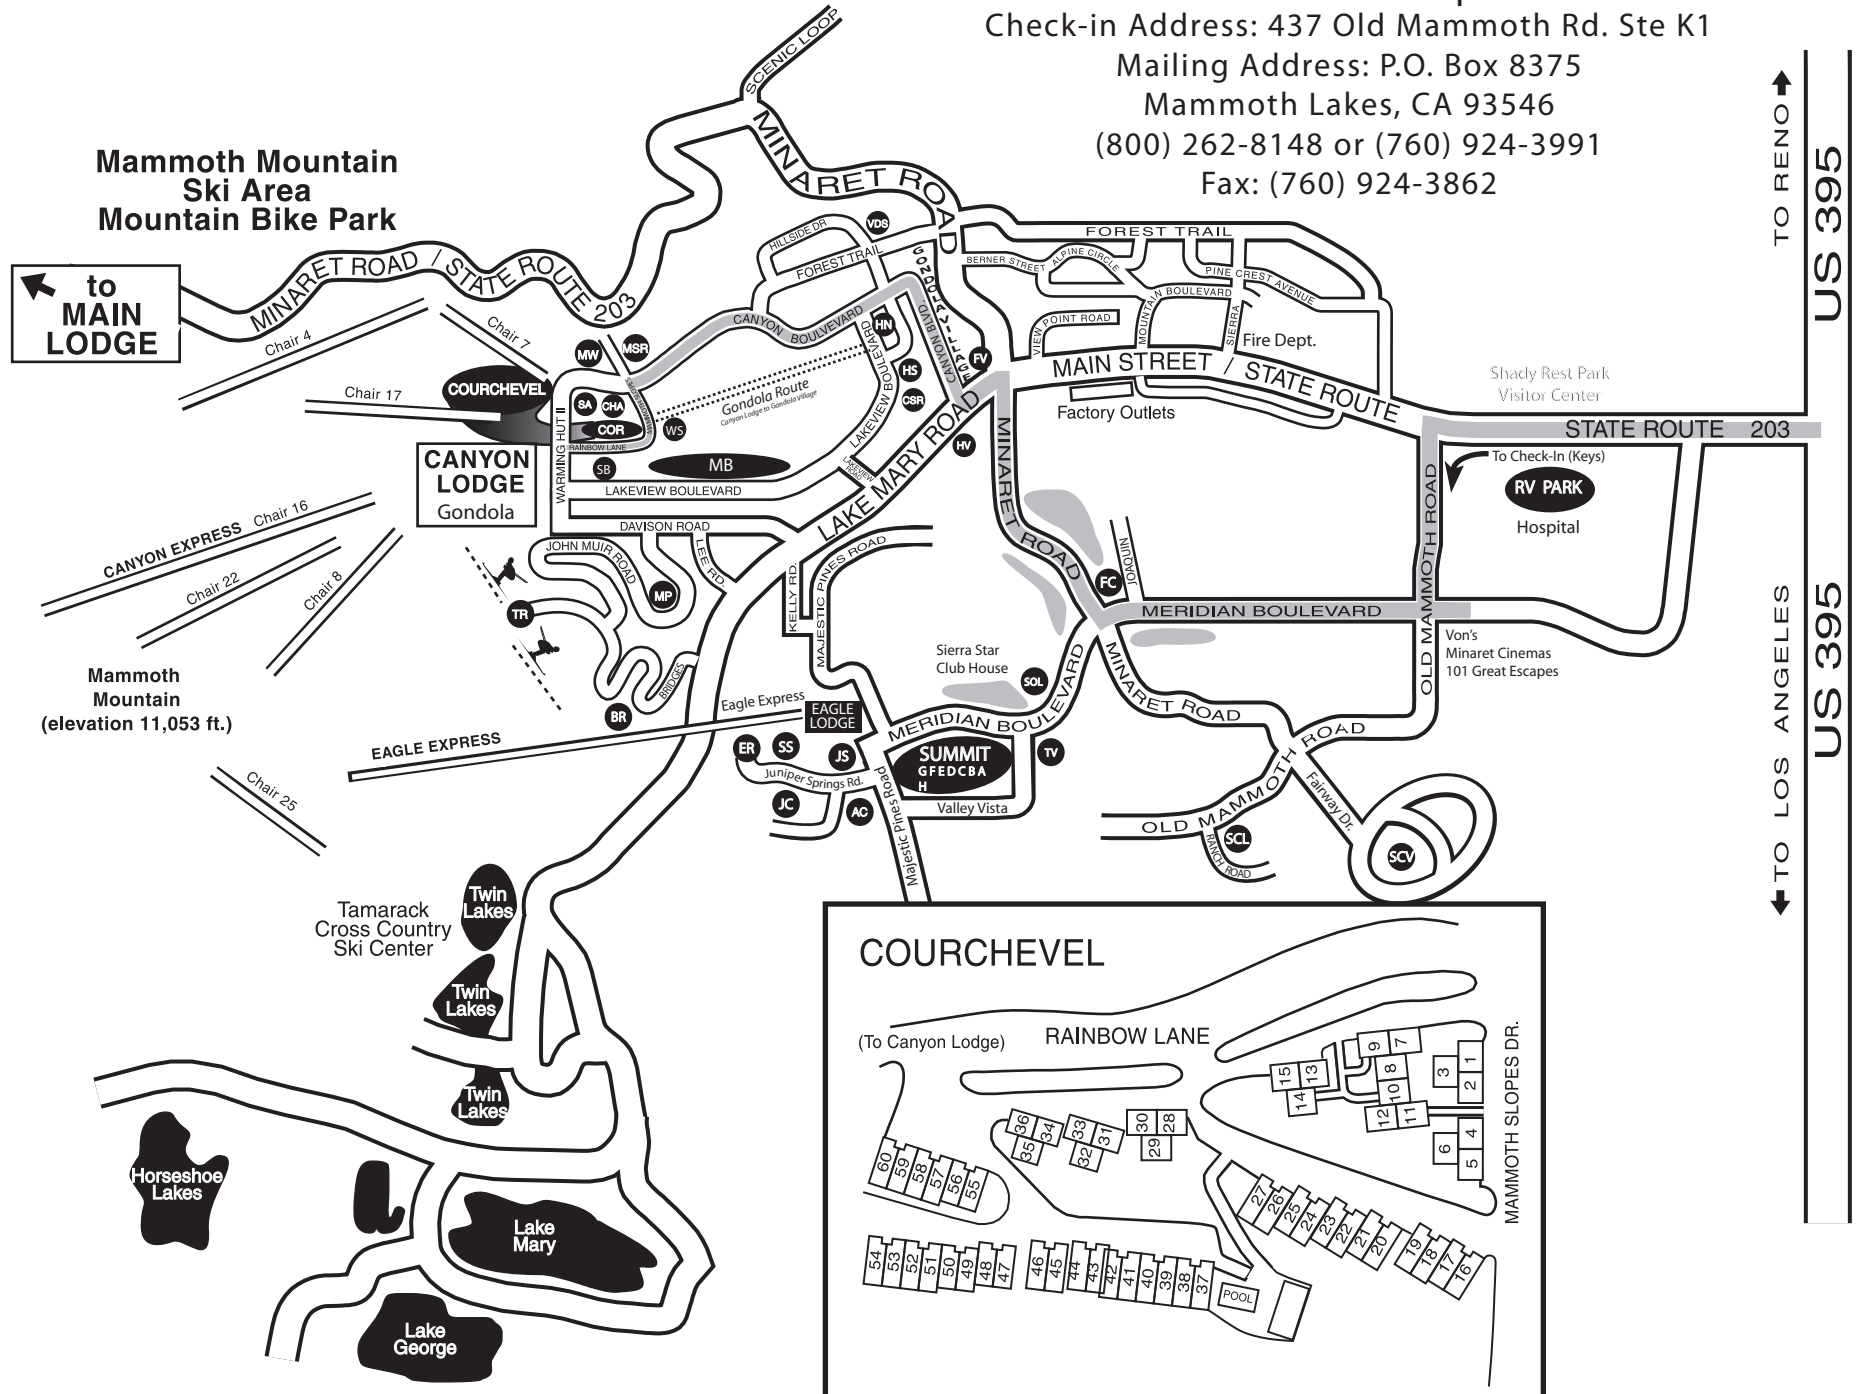

101 Great Escapes

Check-in Address: 437 Old Mammoth Rd. Ste K1

Mailing Address: P.O. Box 8375

Mammoth Lakes, CA 93546

(800) 262-8148 or (760) 924-3991

Fax: (760) 924-3862

Courchevel: Left on Meridian Blvd., Right on Old Mammoth, Left on Main, Right on Canyon Blvd. until it ends, Left on Warming Hut II Rd., Left on Rainbow Lane, 1st driveway on Right into Courchevel.