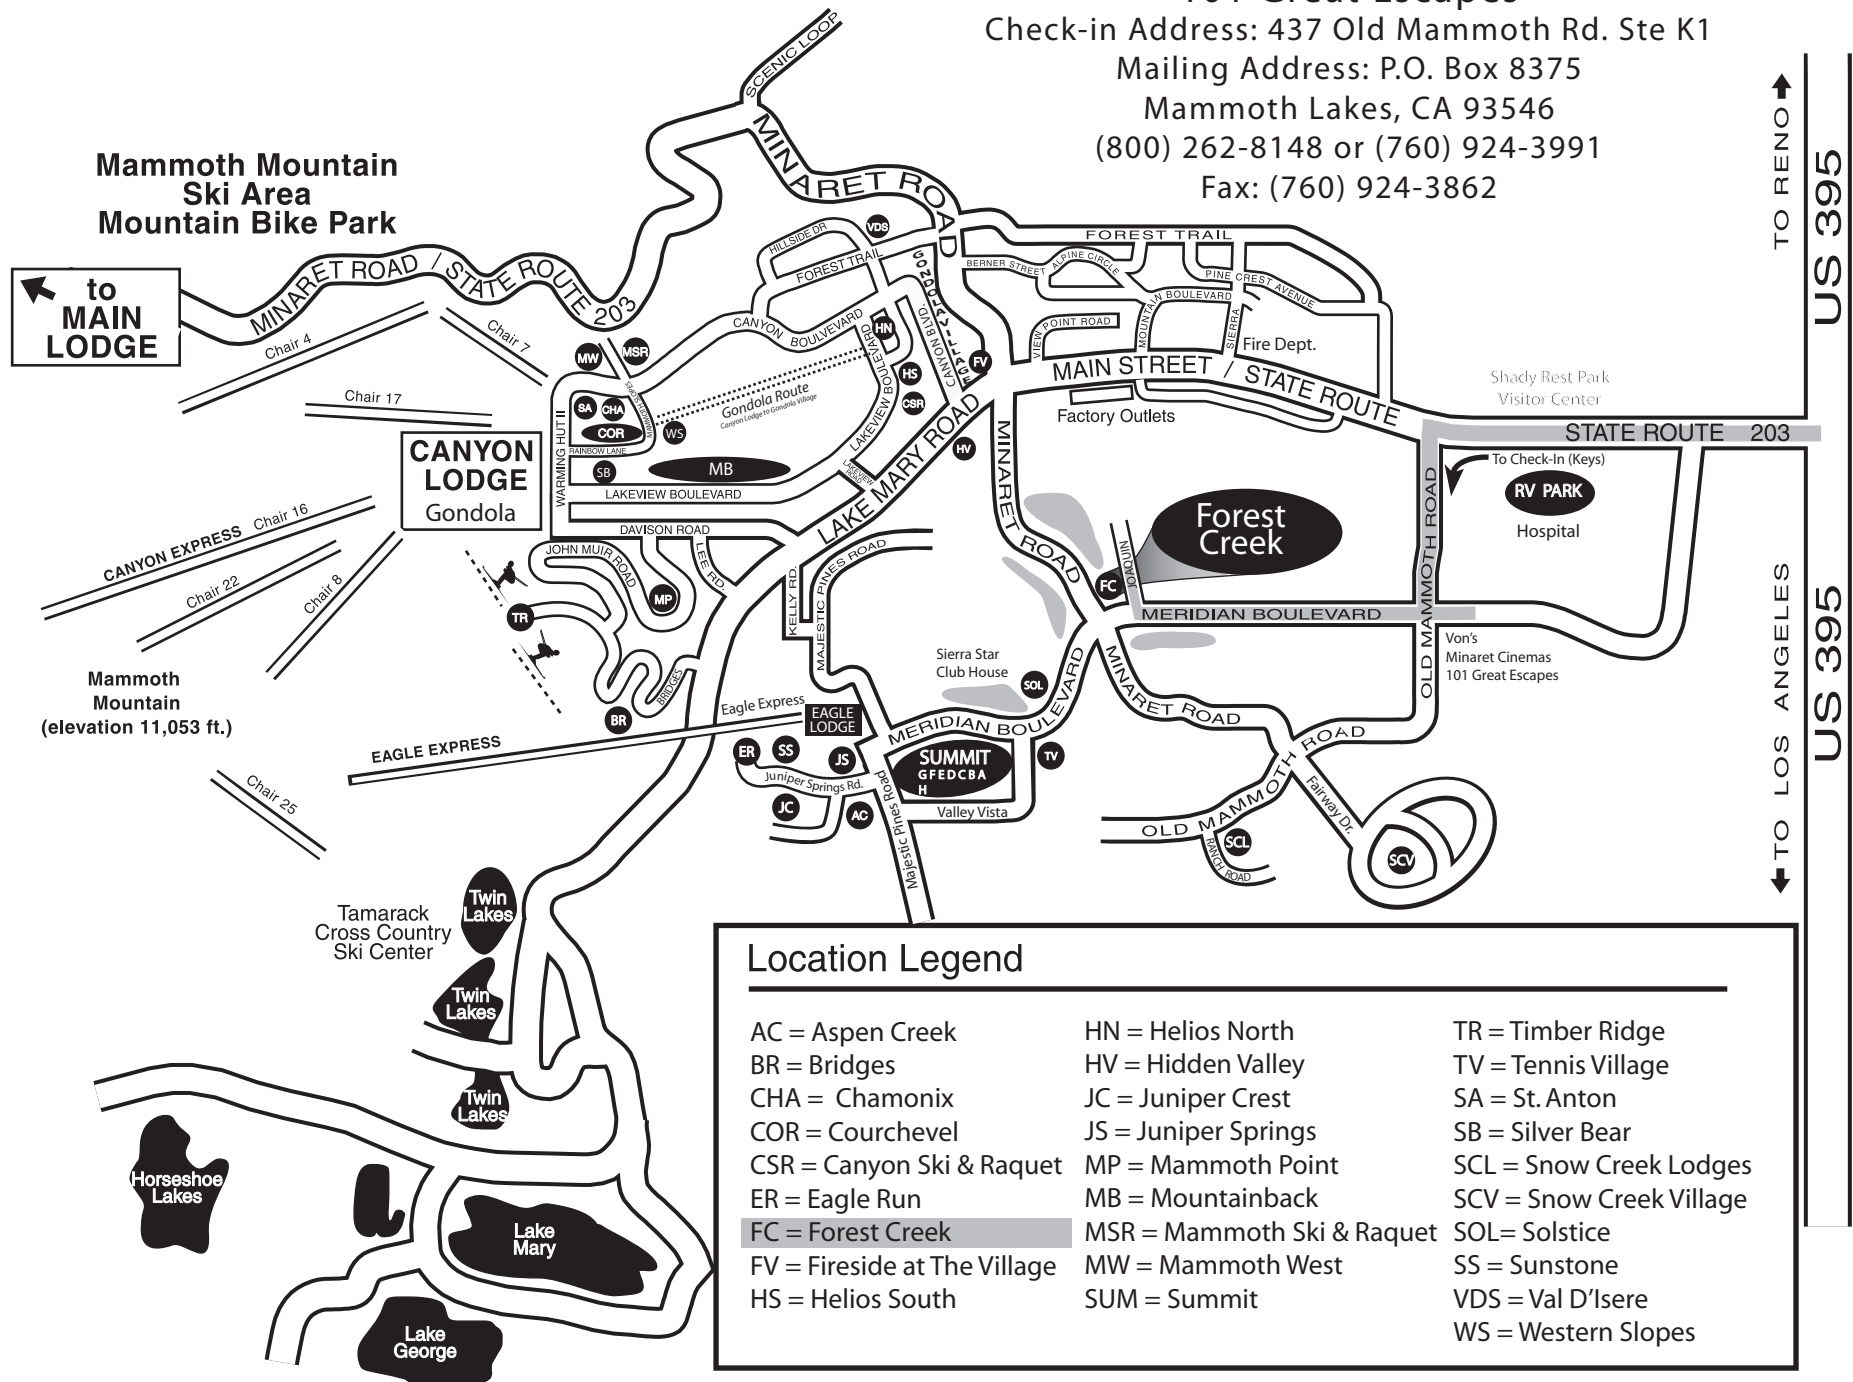

101 Great Escapes

Check-in Address: 437 Old Mammoth Rd. Ste K1

Mailing Address: P.O. Box 8375

Mammoth Lakes, CA 93546

(800) 262-8148 or (760) 924-3991

Fax: (760) 924-3862

Forest Creek: Left on Meridian Blvd, Right on Joaquin, which is 1 street before Minaret. 1st Left into Forest Creek.