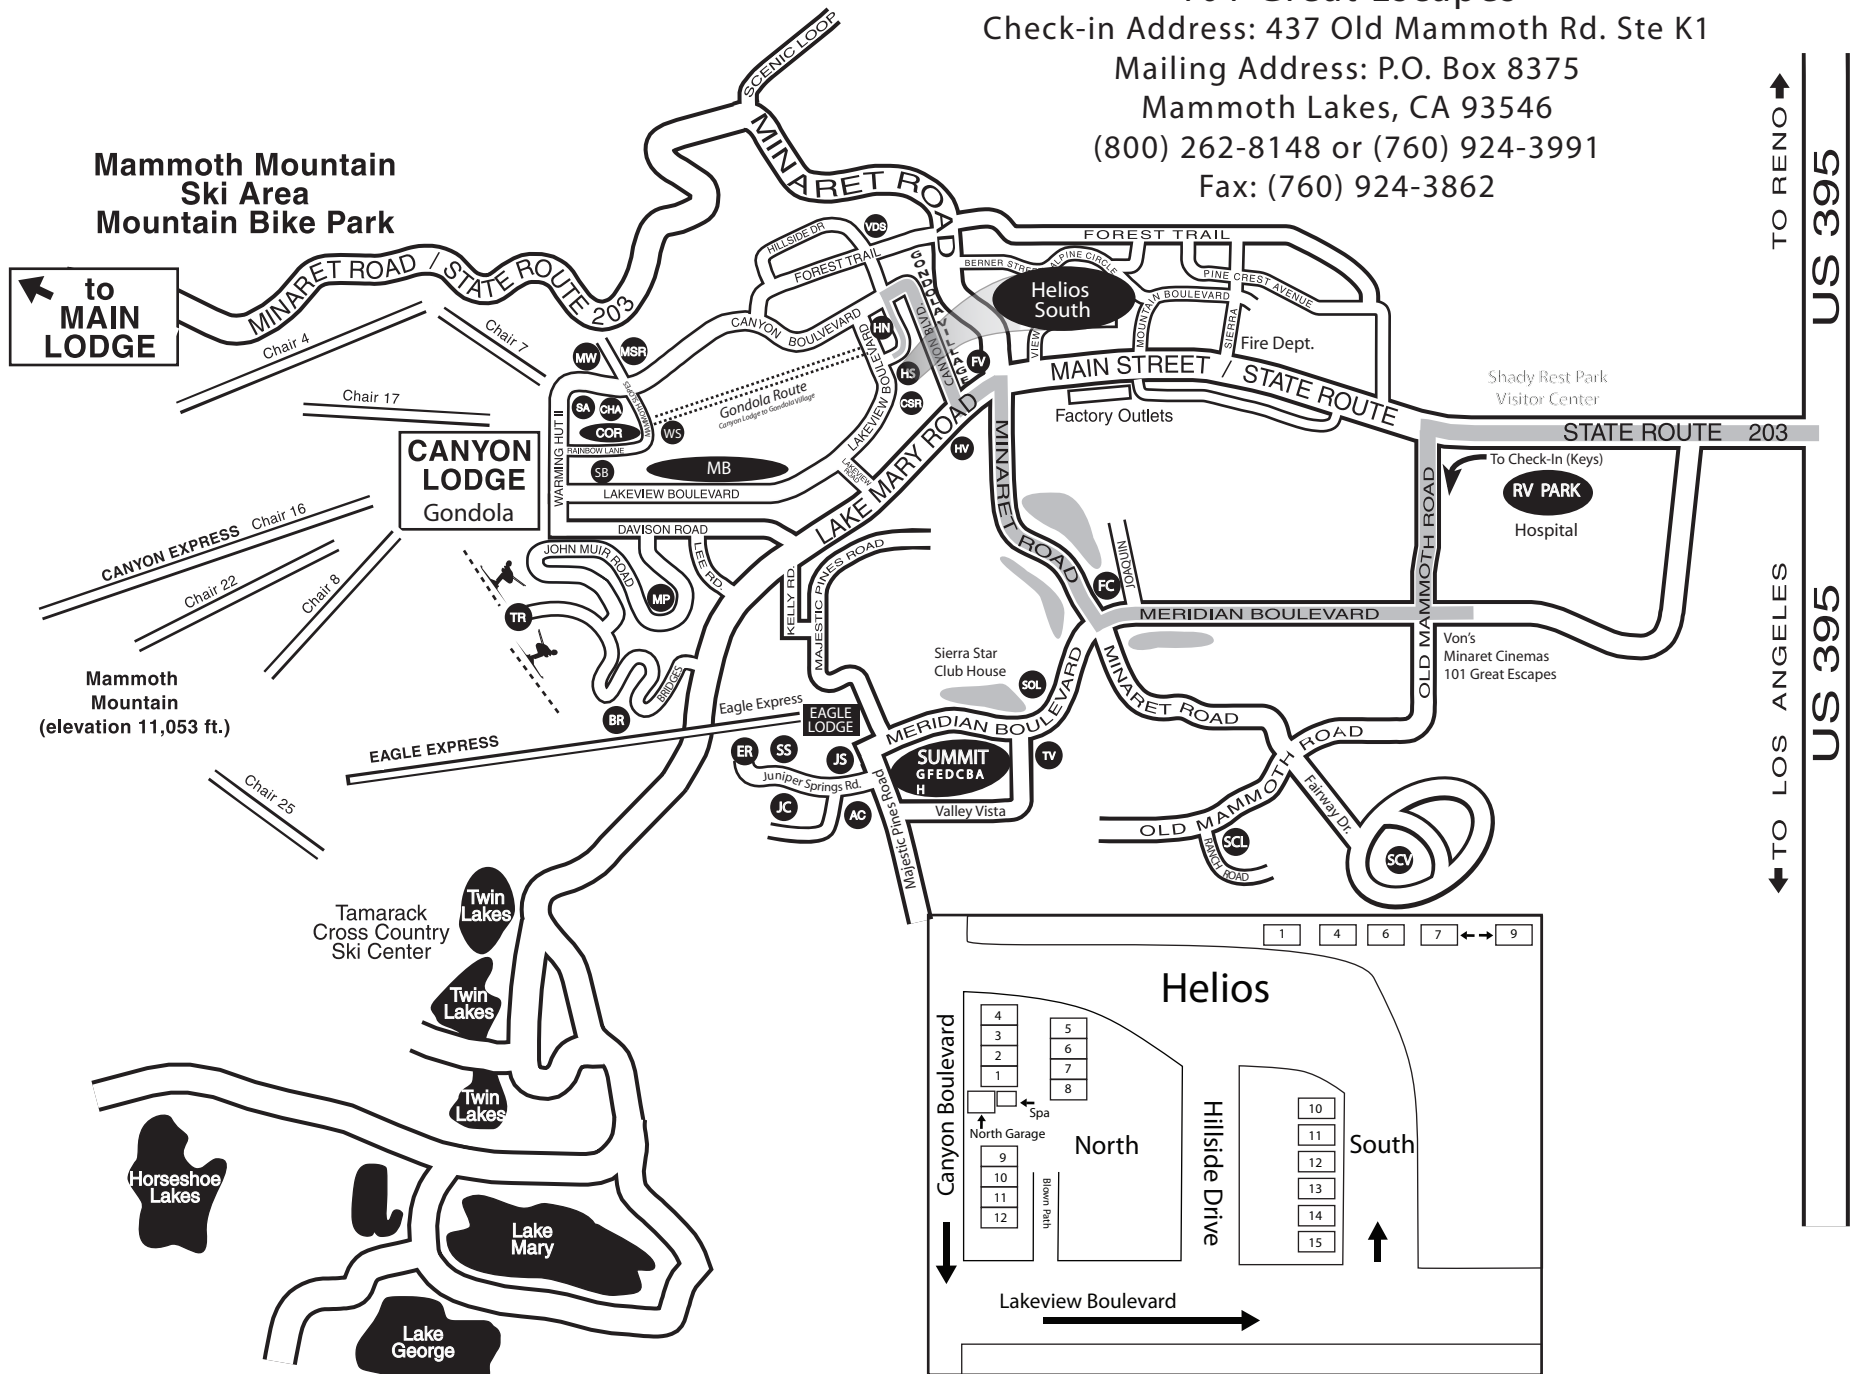

101 Great Escapes

Check-in Address: 437 Old Mammoth Rd. Ste K1

Mailing Address: P.O. Box 8375

Mammoth Lakes, CA 93546

(800) 262-8148 or (760) 924-3991

Fax: (760) 924-3862

Helios South: Left on Meridian Blvd., Right on Old Mammoth, Left on Main, Right on Canyon, Left on Lakeview, pass Hillside Drive and take immediate left into Helios South.