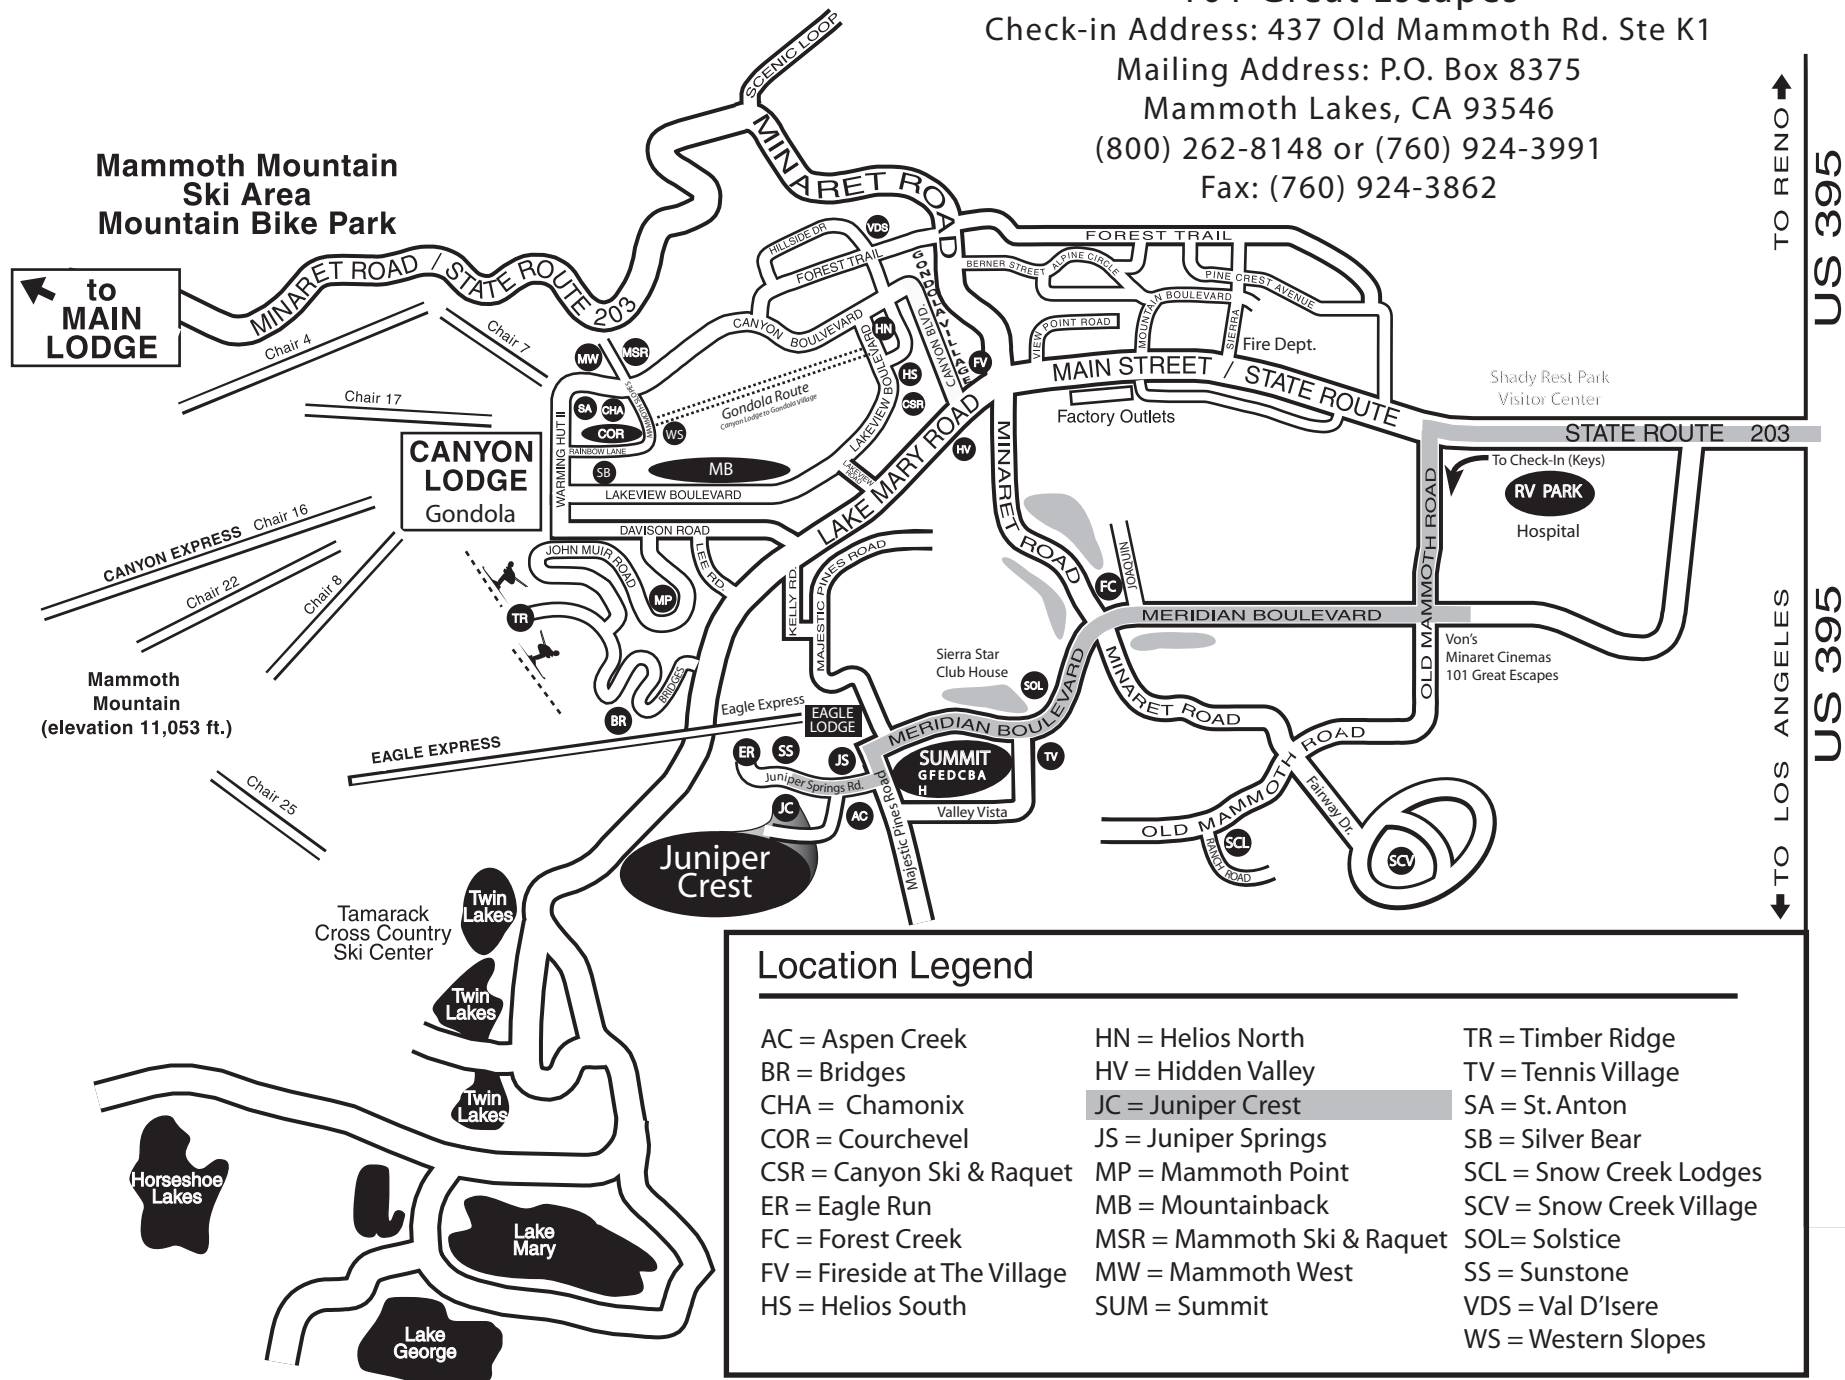

101 Great Escapes

Check-in Address: 437 Old Mammoth Rd. Ste K1

Mailing Address: P.O. Box 8375

Mammoth Lakes, CA 93546

(800) 262-8148 or (760) 924-3991

Fax: (760) 924-3862

Location Legend

AC = Aspen Creek	HN = Helios North	TR = Timber Ridge
BR = Bridges	HV = Hidden Valley	TV = Tennis Village
CHA = Chamonix	JC = Juniper Crest	SA = St. Anton
COR = Courchevel	JS = Juniper Springs	SB = Silver Bear
CSR = Canyon Ski & Raquet	MP = Mammoth Point	SCL = Snow Creek Lodges
ER = Eagle Run	MB = Mountainback	SCV = Snow Creek Village
FC = Forest Creek	MSR = Mammoth Ski & Raquet	SOL = Solstice
FV = Fireside at The Village	MW = Mammoth West	SS = Sunstone
HS = Helios South	SUM = Summit	VDS = Val D'Isere
		WS = Western Slopes

Juniper Crest: Left on Meridian Blvd until it dead ends, Left on Majestic Pines, 1st Right on Juniper Springs Drive. Immediate left into Juniper Crest