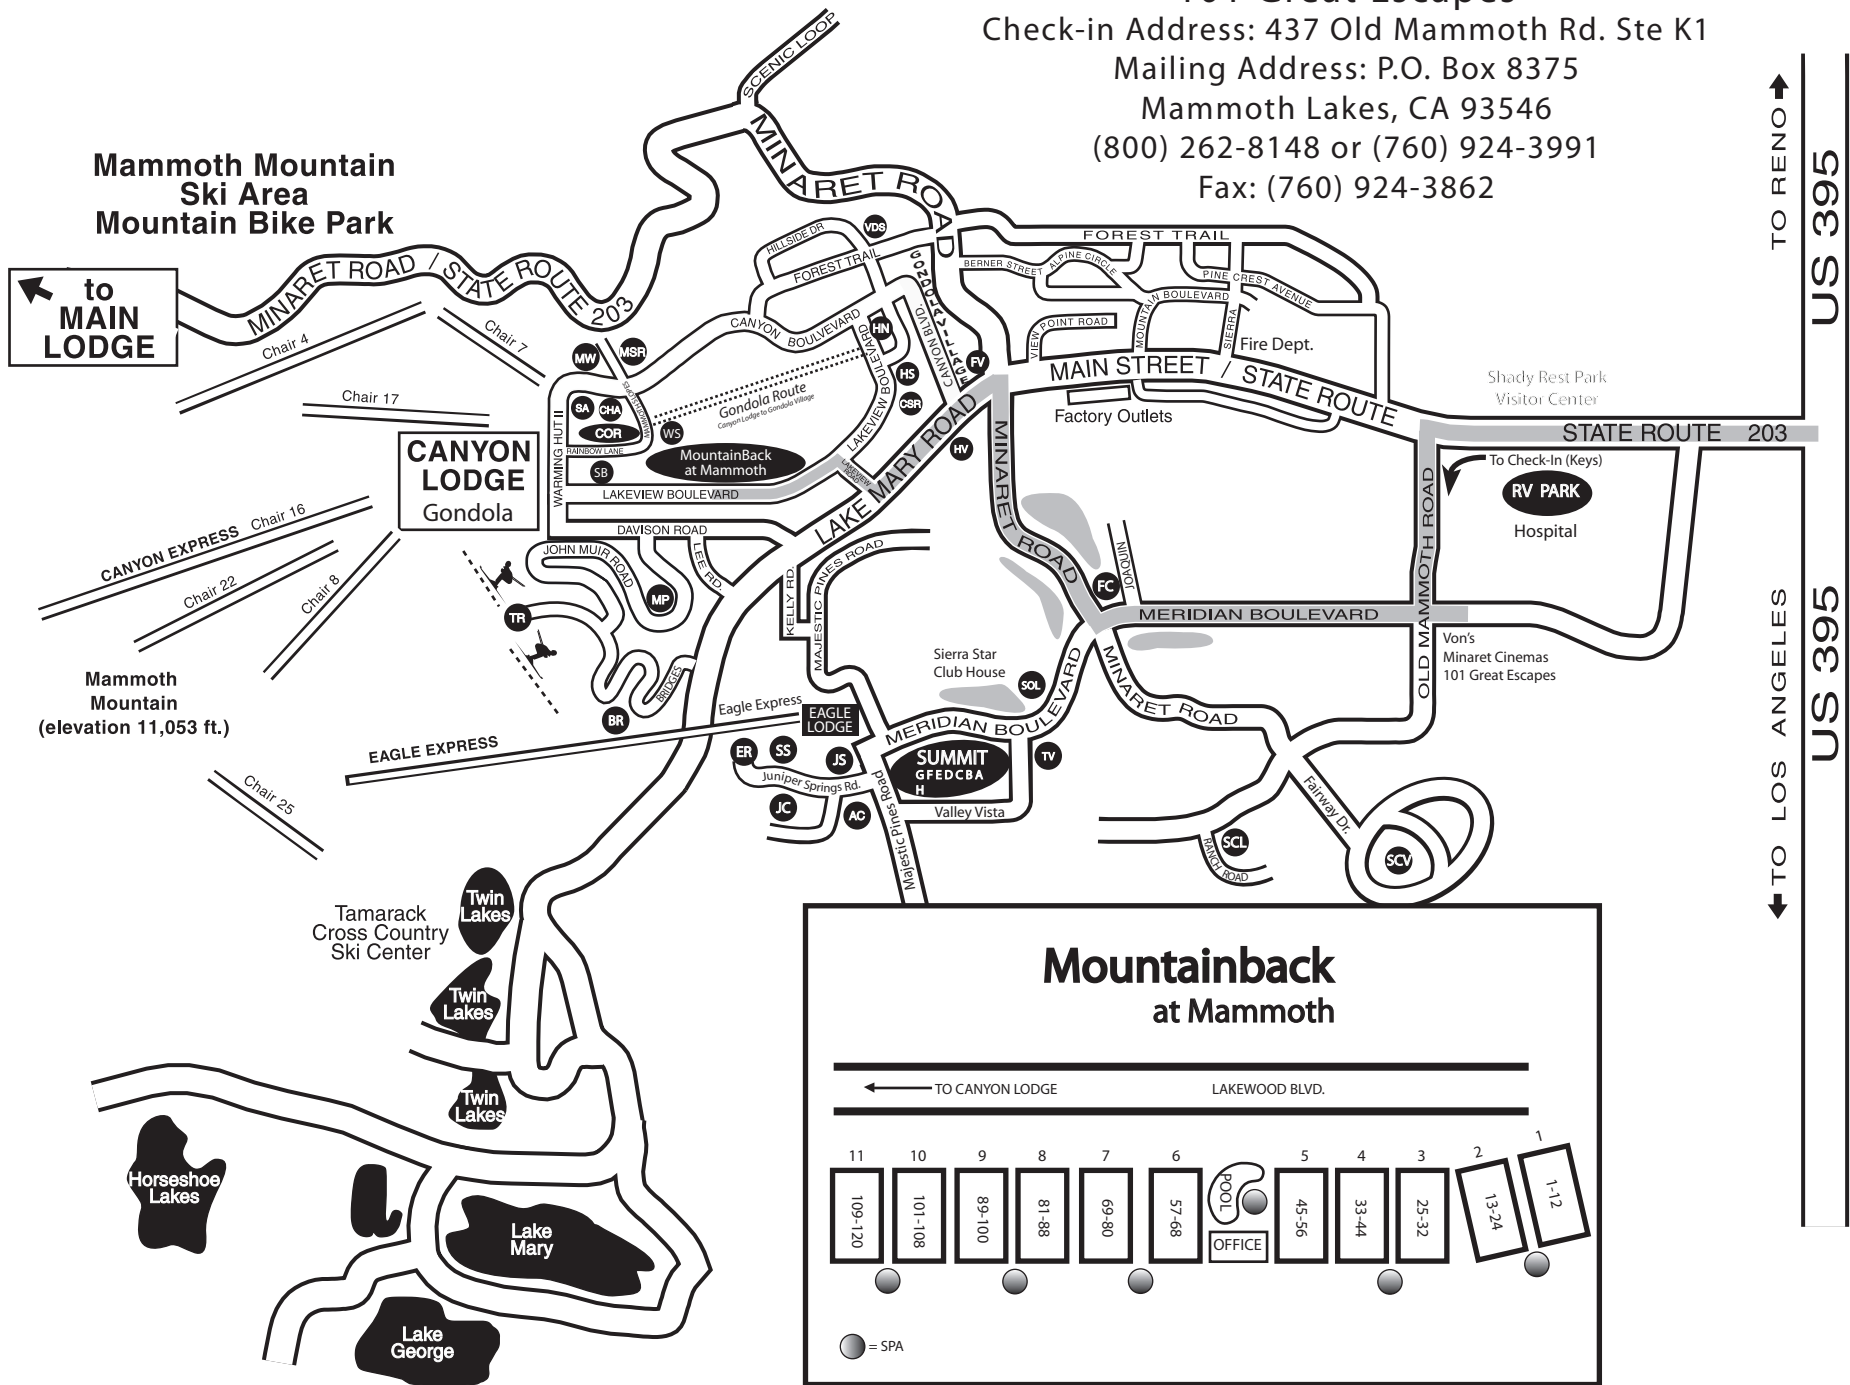

101 Great Escapes
 Check-in Address: 437 Old Mammoth Rd. Ste K1
 Mailing Address: P.O. Box 8375
 Mammoth Lakes, CA 93546
 (800) 262-8148 or (760) 924-3991
 Fax: (760) 924-3862

Mountainback: Left on Meridian Blvd., Right on Old Mammoth, Left on Main, Right on Lakeview, Left at the T onto Lakeview Blvd. again. Mountainback is on the left.