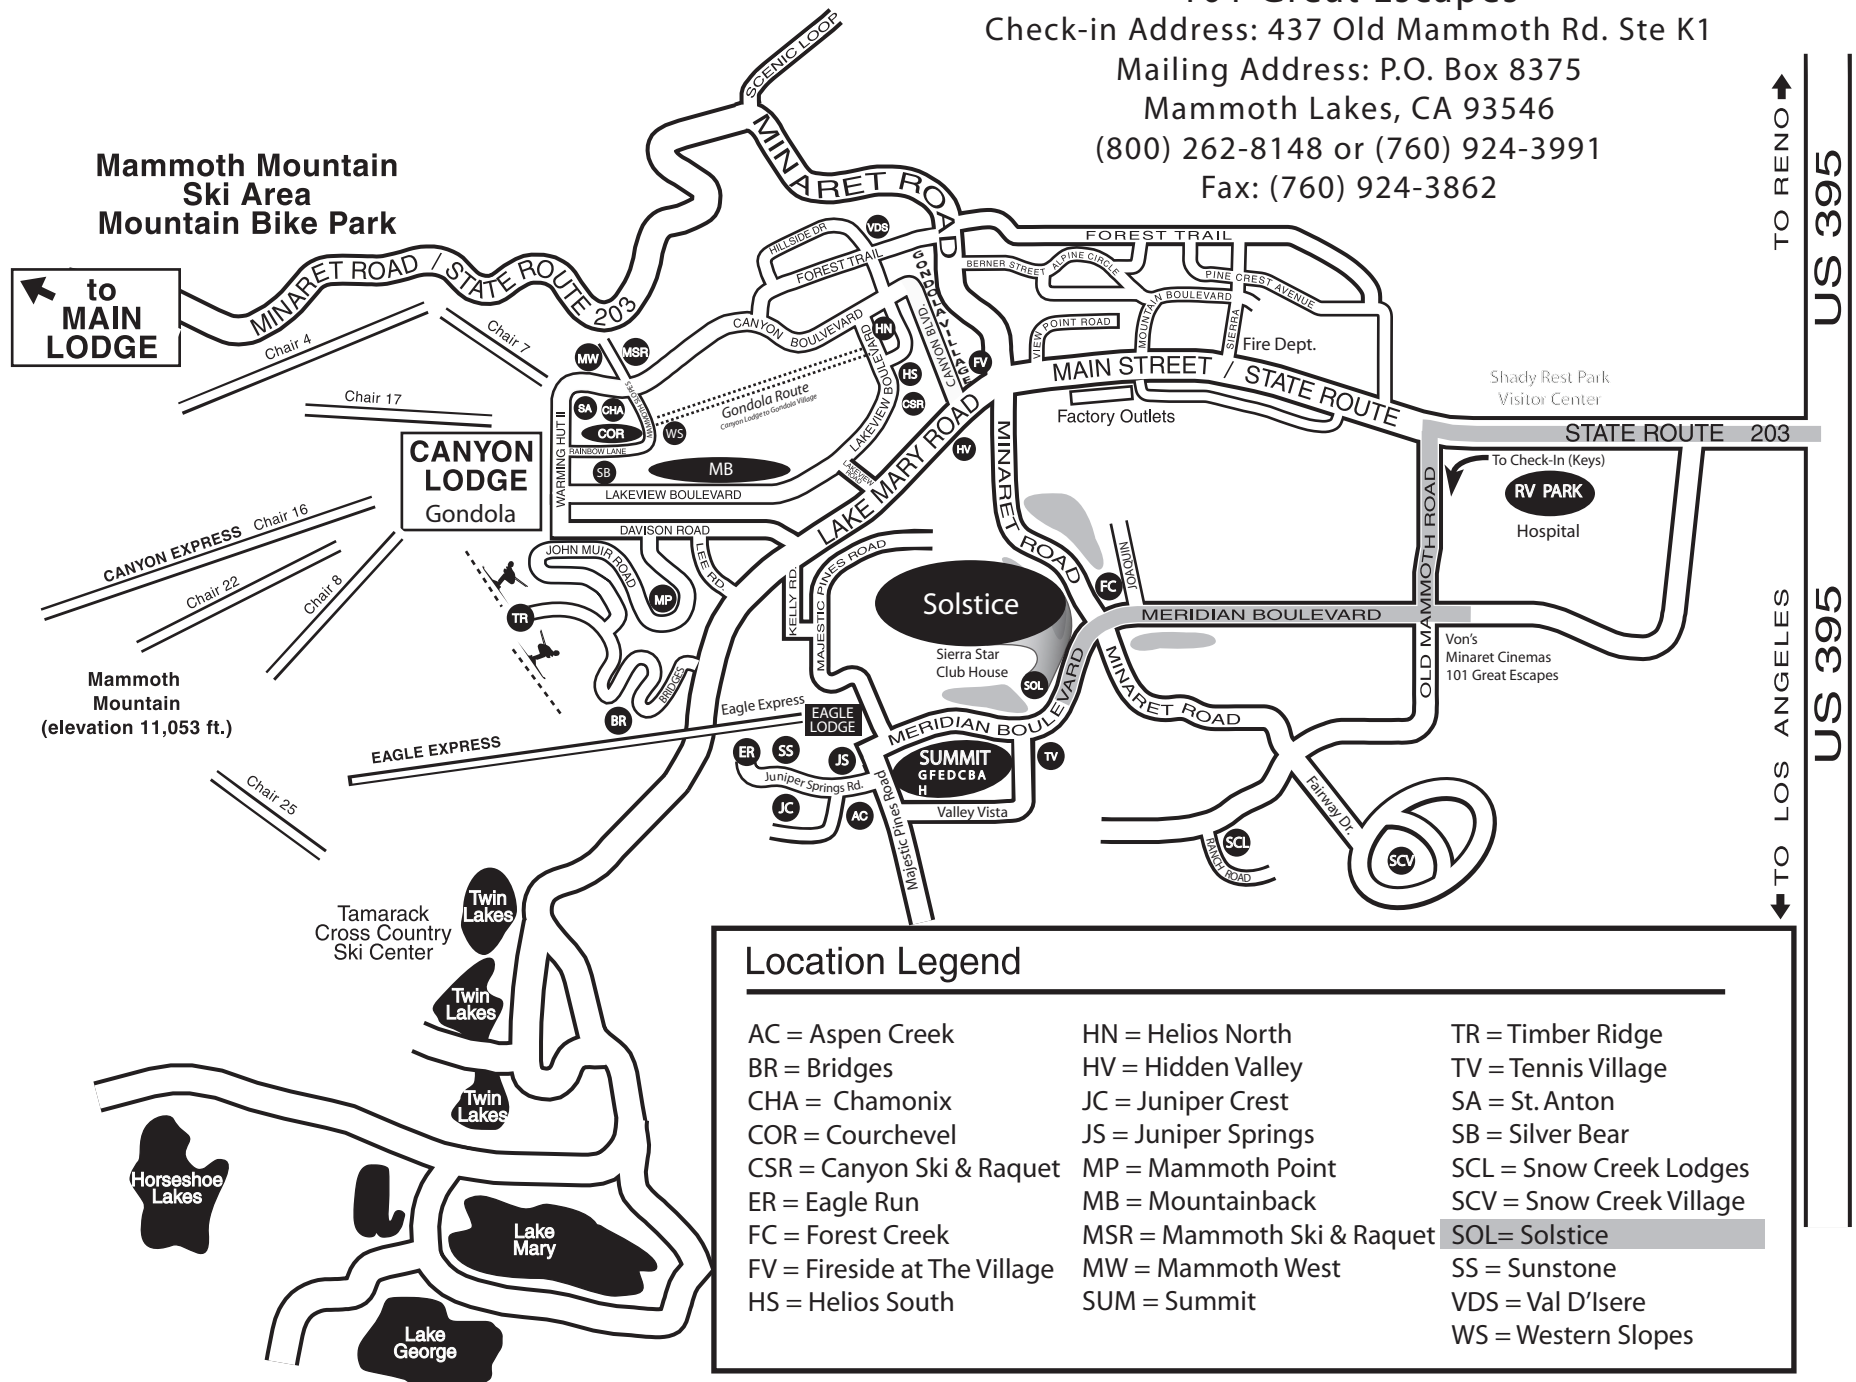

101 Great Escapes

Check-in Address: 437 Old Mammoth Rd. Ste K1

Mailing Address: P.O. Box 8375

Mammoth Lakes, CA 93546

(800) 262-8148 or (760) 924-3991

Fax: (760) 924-3862

Solstice: Left on Meridian Blvd, pass Minaret and take the 1st right into the Sierra Star Golf Course. Veer to the right into Solstice parking garage.