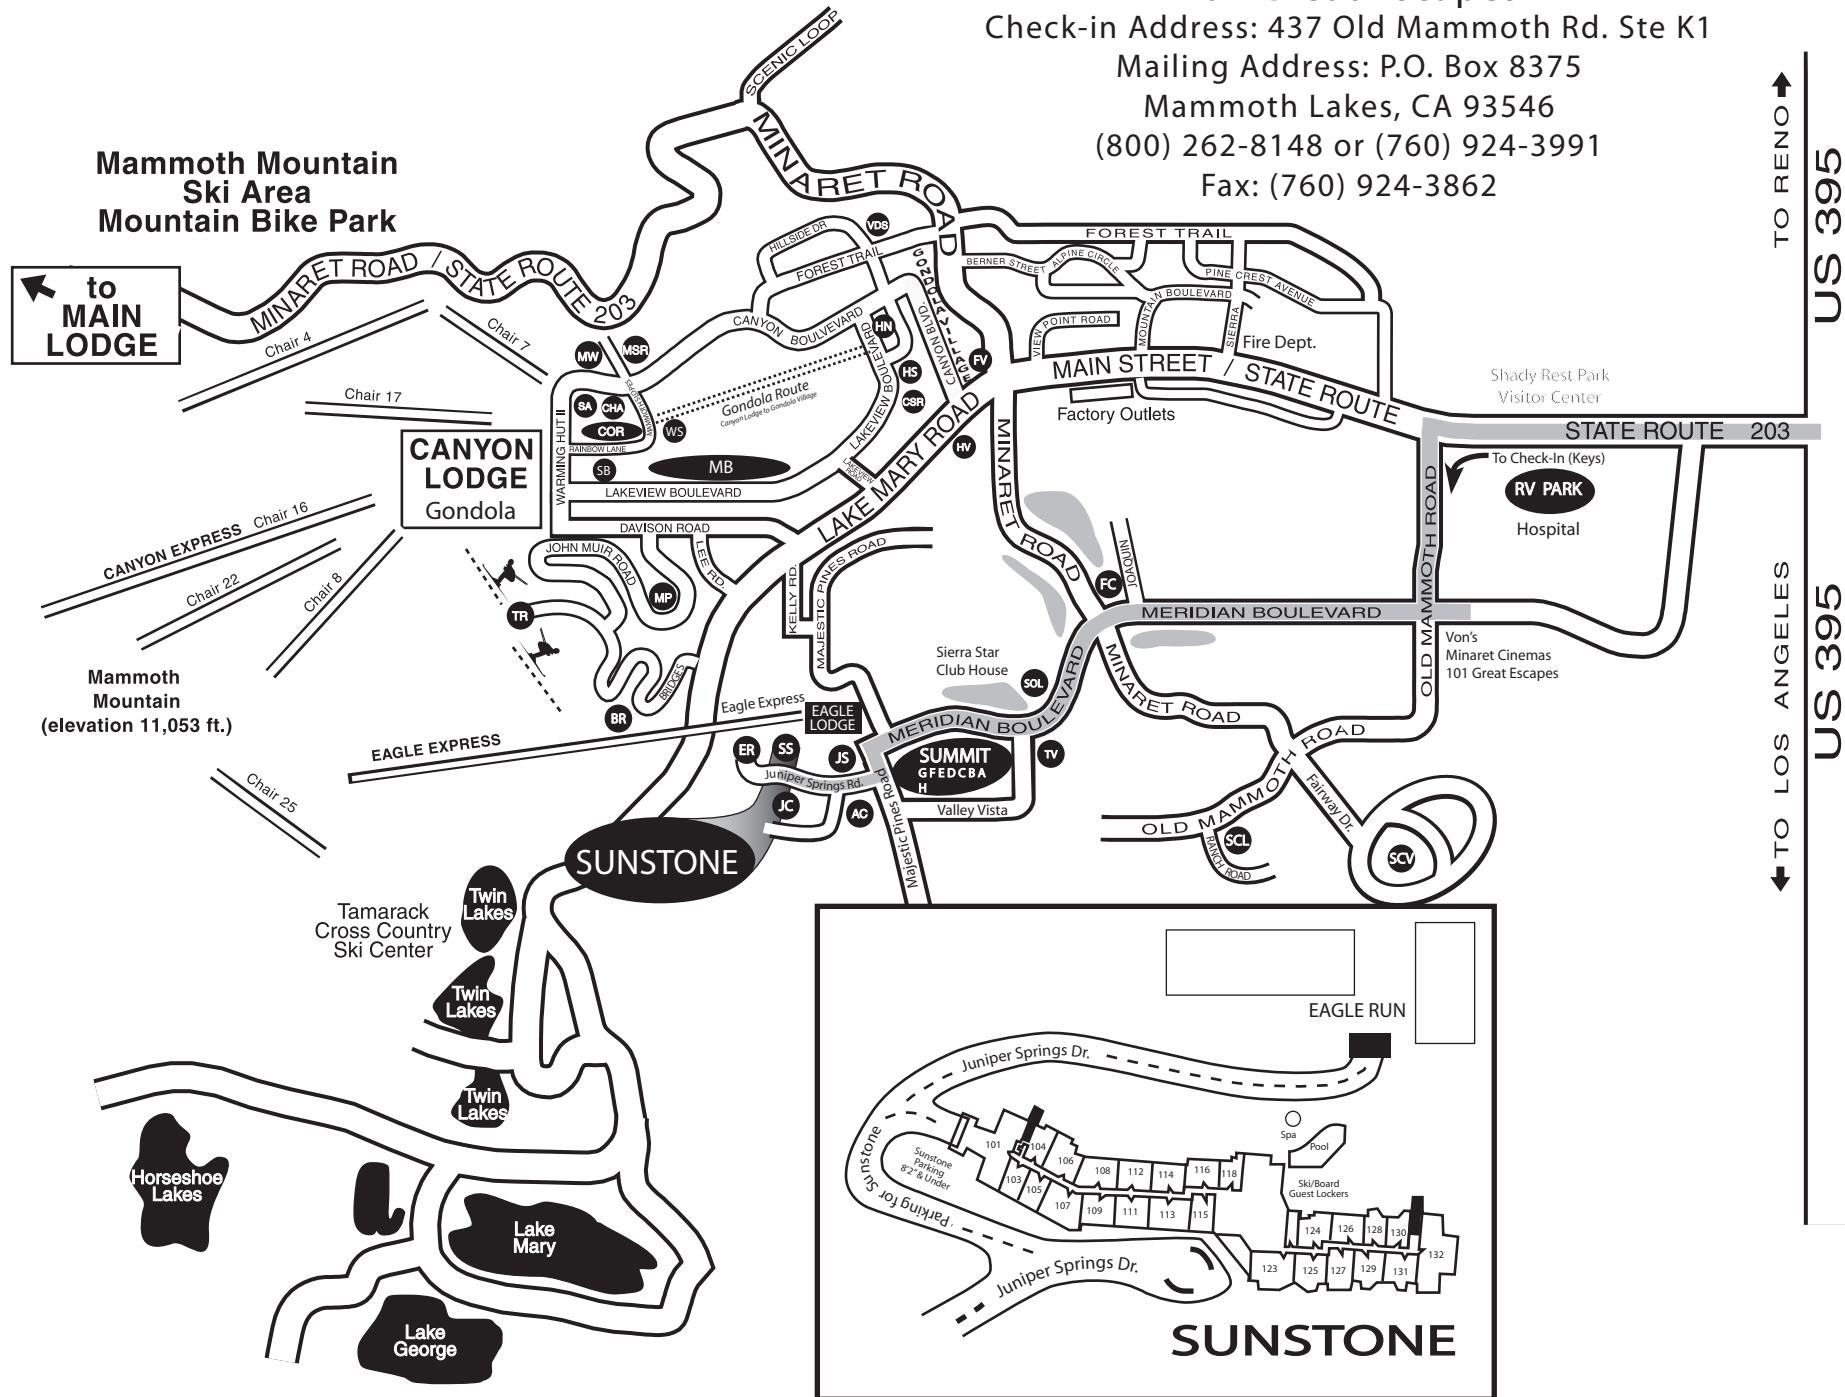

101 Great Escapes
 Check-in Address: 437 Old Mammoth Rd. Ste K1
 Mailing Address: P.O. Box 8375
 Mammoth Lakes, CA 93546
 (800) 262-8148 or (760) 924-3991
 Fax: (760) 924-3862

↑ TO RENO

US 395

↓ TO LOS ANGELES

US 395

Sunstone: Left on Meridian Blvd until it dead ends, Left on Majestic Pines, 1st Right on Juniper Springs Drive.
 Sunstone is the 1st property on the right about 1/4 mile up.