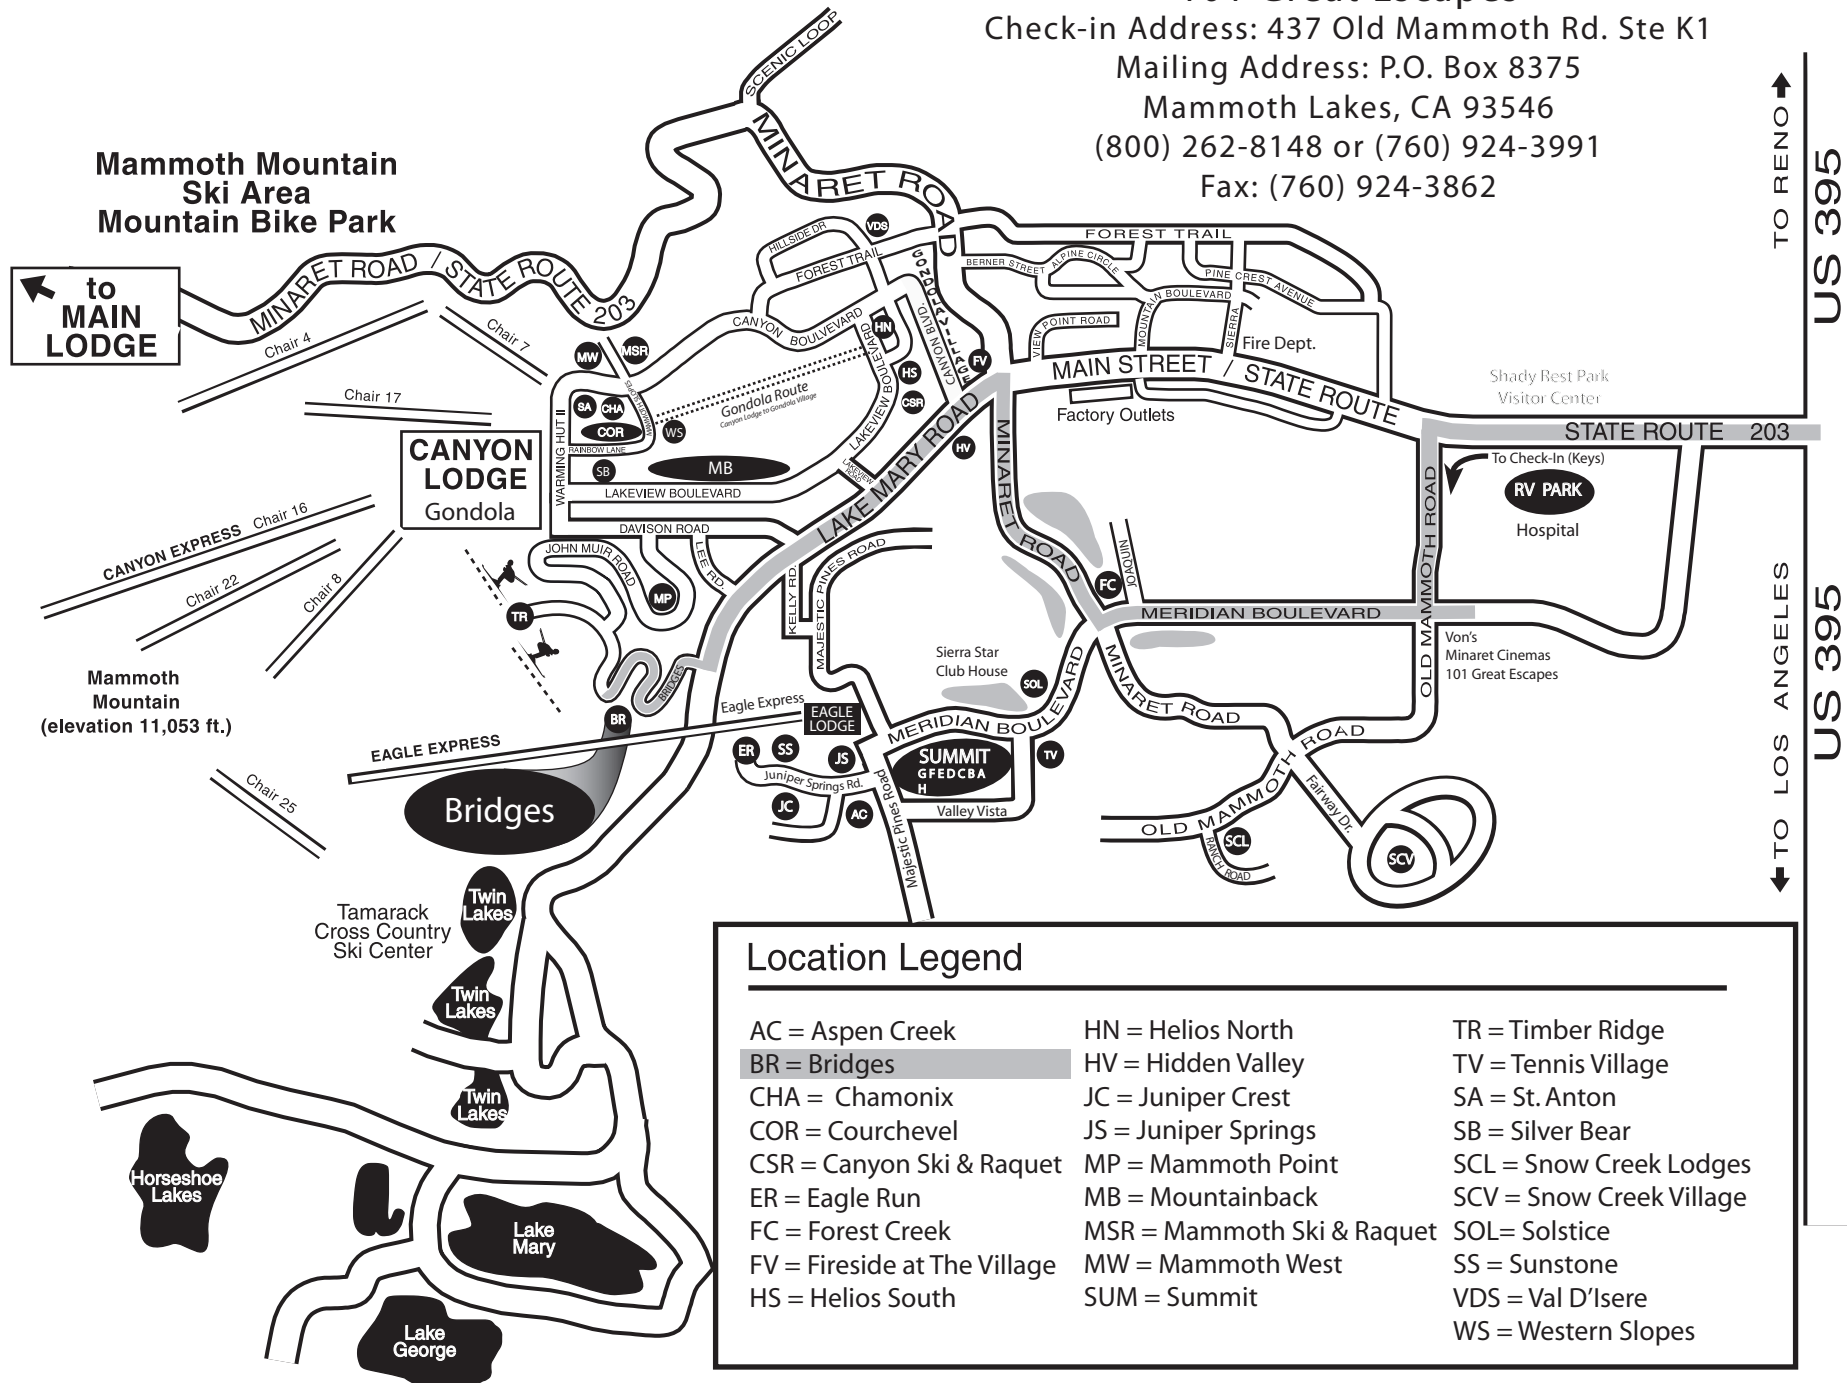

101 Great Escapes

Check-in Address: 437 Old Mammoth Rd. Ste K1

Mailing Address: P.O. Box 8375

Mammoth Lakes, CA 93546

(800) 262-8148 or (760) 924-3991

Fax: (760) 924-3862

Bridges: Left on Meridian Blvd., Right on Old Mammoth, Left on Main, Right into Bridges/Greyhawk.