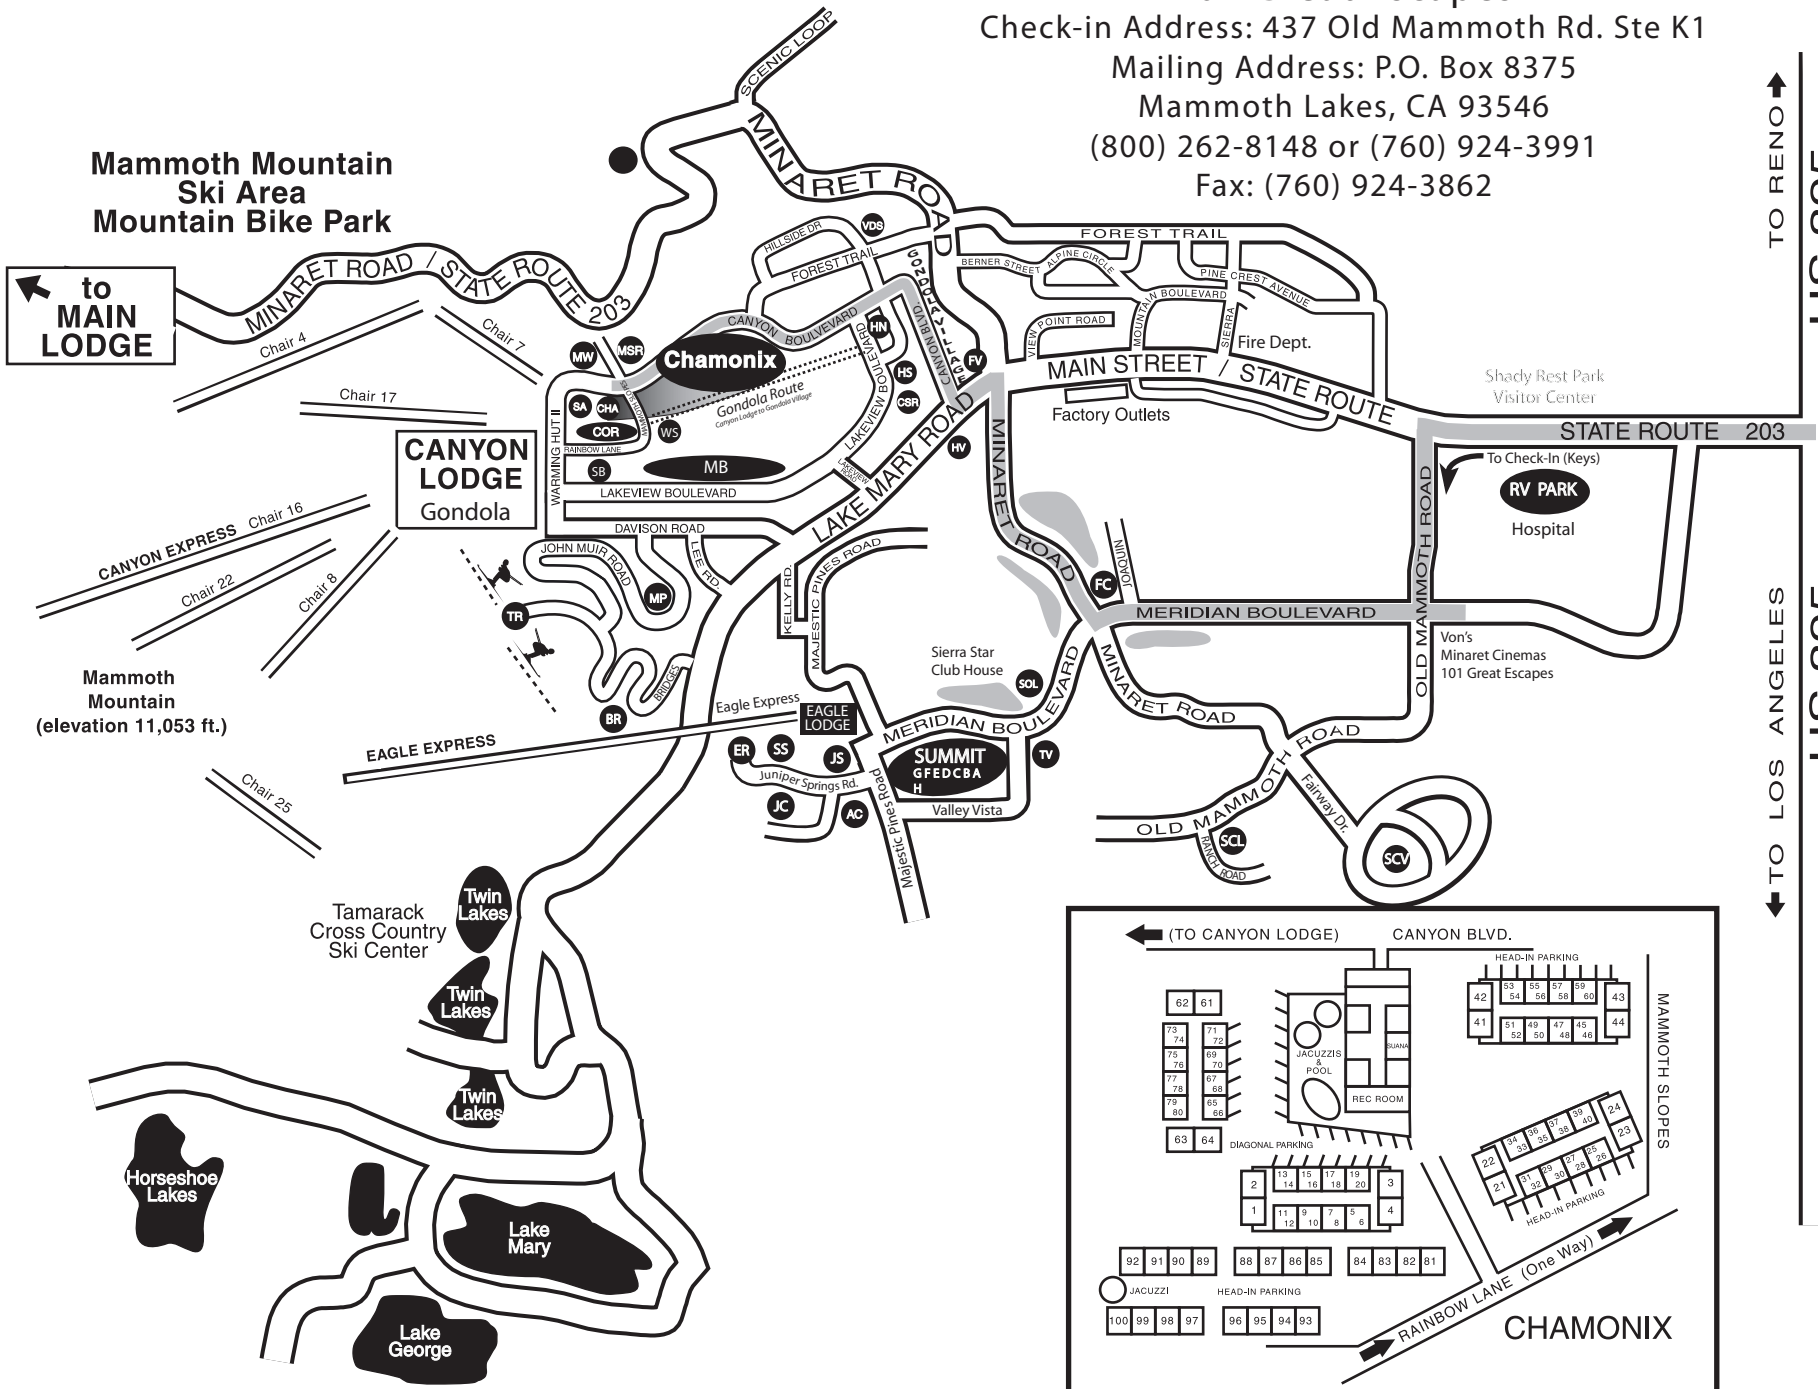

101 Great Escapes

Check-in Address: 437 Old Mammoth Rd. Ste K1
 Mailing Address: P.O. Box 8375
 Mammoth Lakes, CA 93546
 (800) 262-8148 or (760) 924-3991
 Fax: (760) 924-3862

TO RENO ↑
 US 395
 ↓ TO LOS ANGELES
 US 395

Chamonix: Left on Meridian Blvd., Right on Old Mammoth, Left on Main, Right on Canyon Blvd, Left into Chamonix, just before lifts