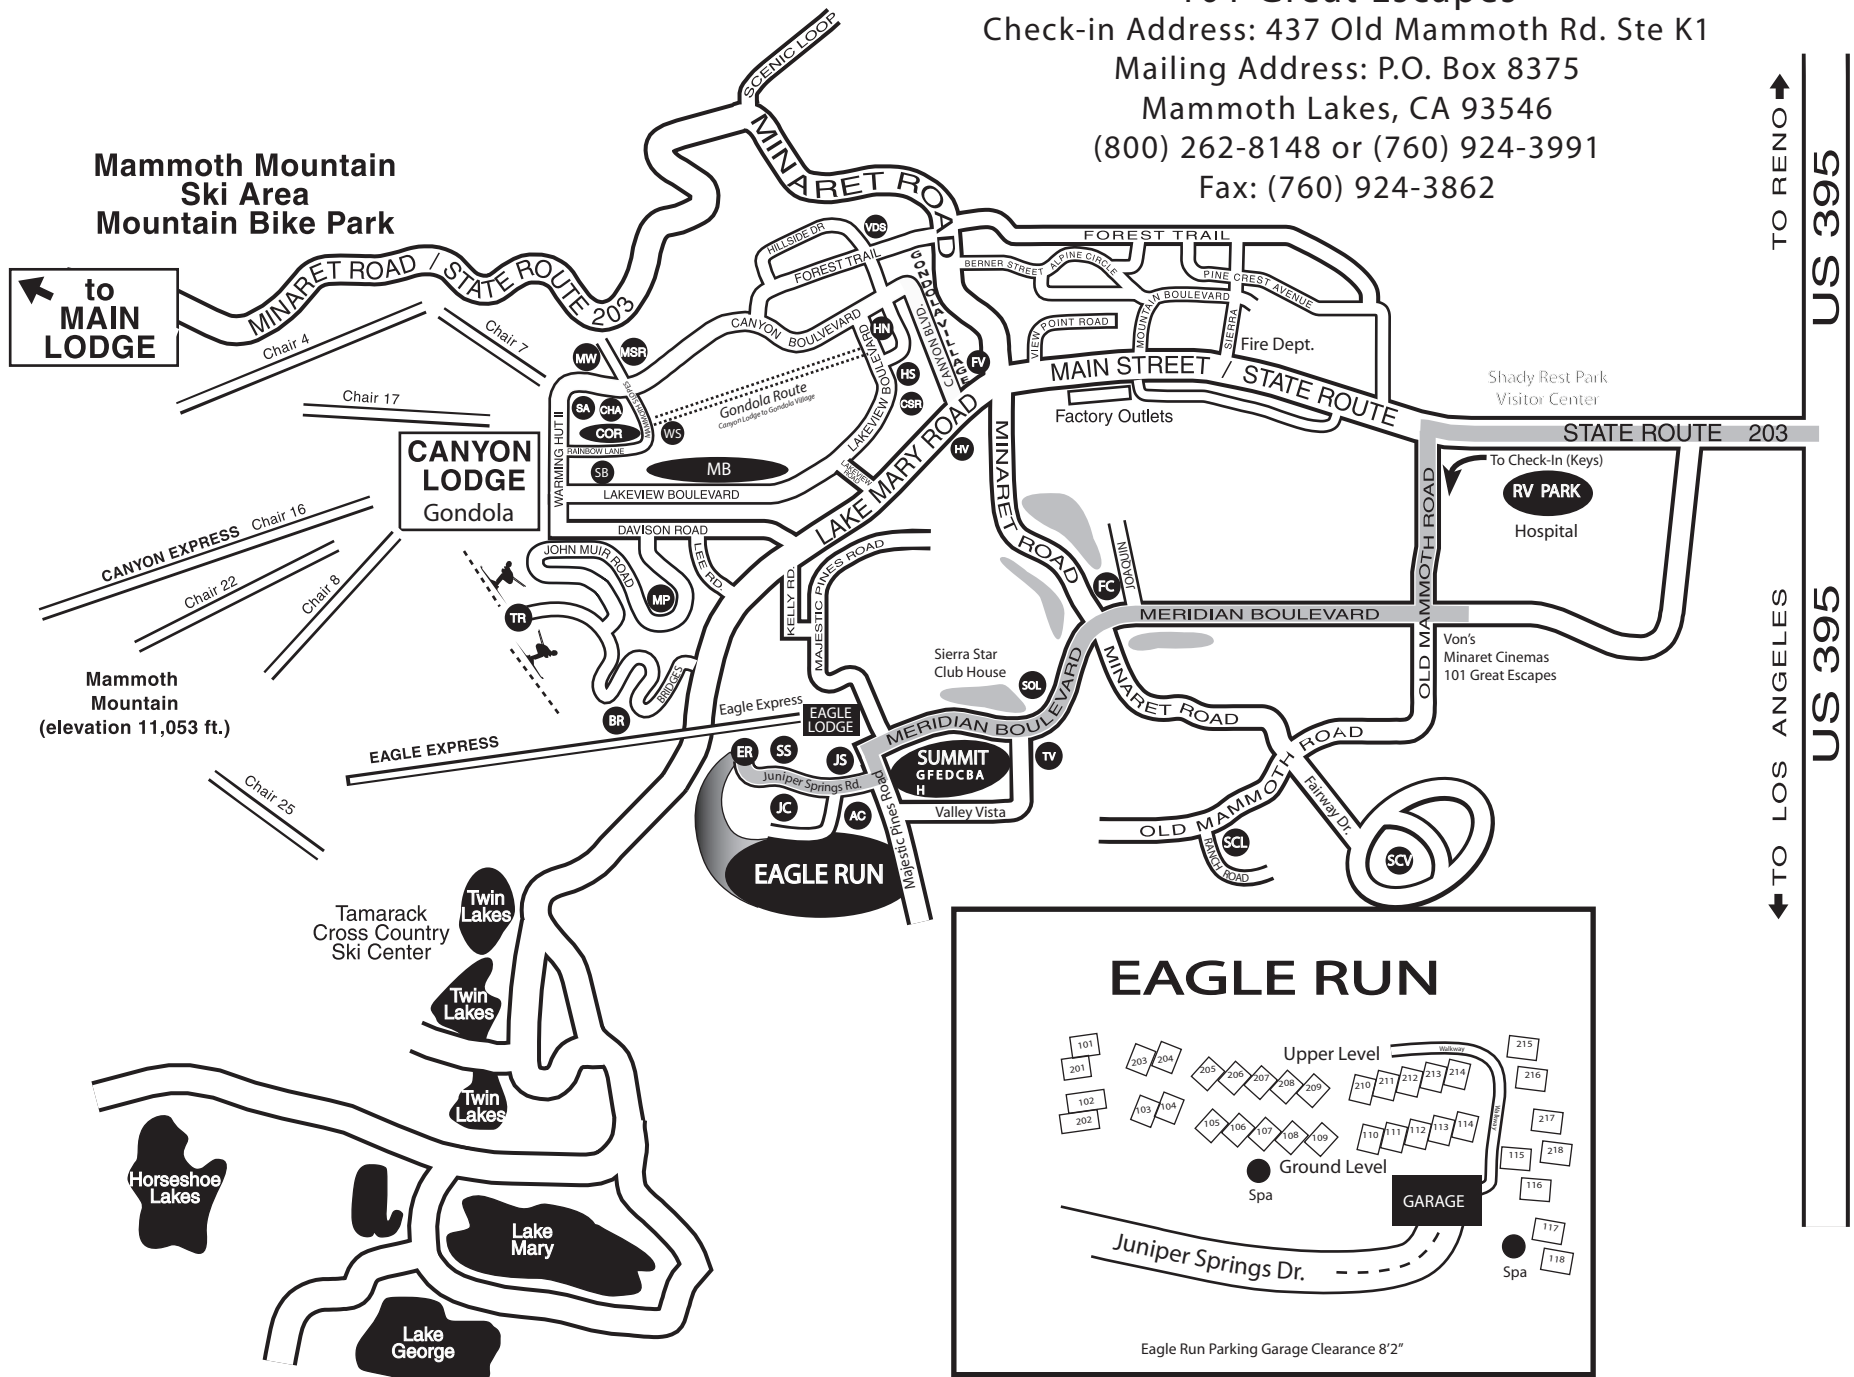

# 101 Great Escapes

Check-in Address: 437 Old Mammoth Rd. Ste K1

Mailing Address: P.O. Box 8375

Mammoth Lakes, CA 93546

(800) 262-8148 or (760) 924-3991

Fax: (760) 924-3862

Eagle Run: Left on Meridian Blvd until it dead ends, Left on Majestic Pines, 1st Right on Juniper Springs Drive. The road ends at Eagle Run.