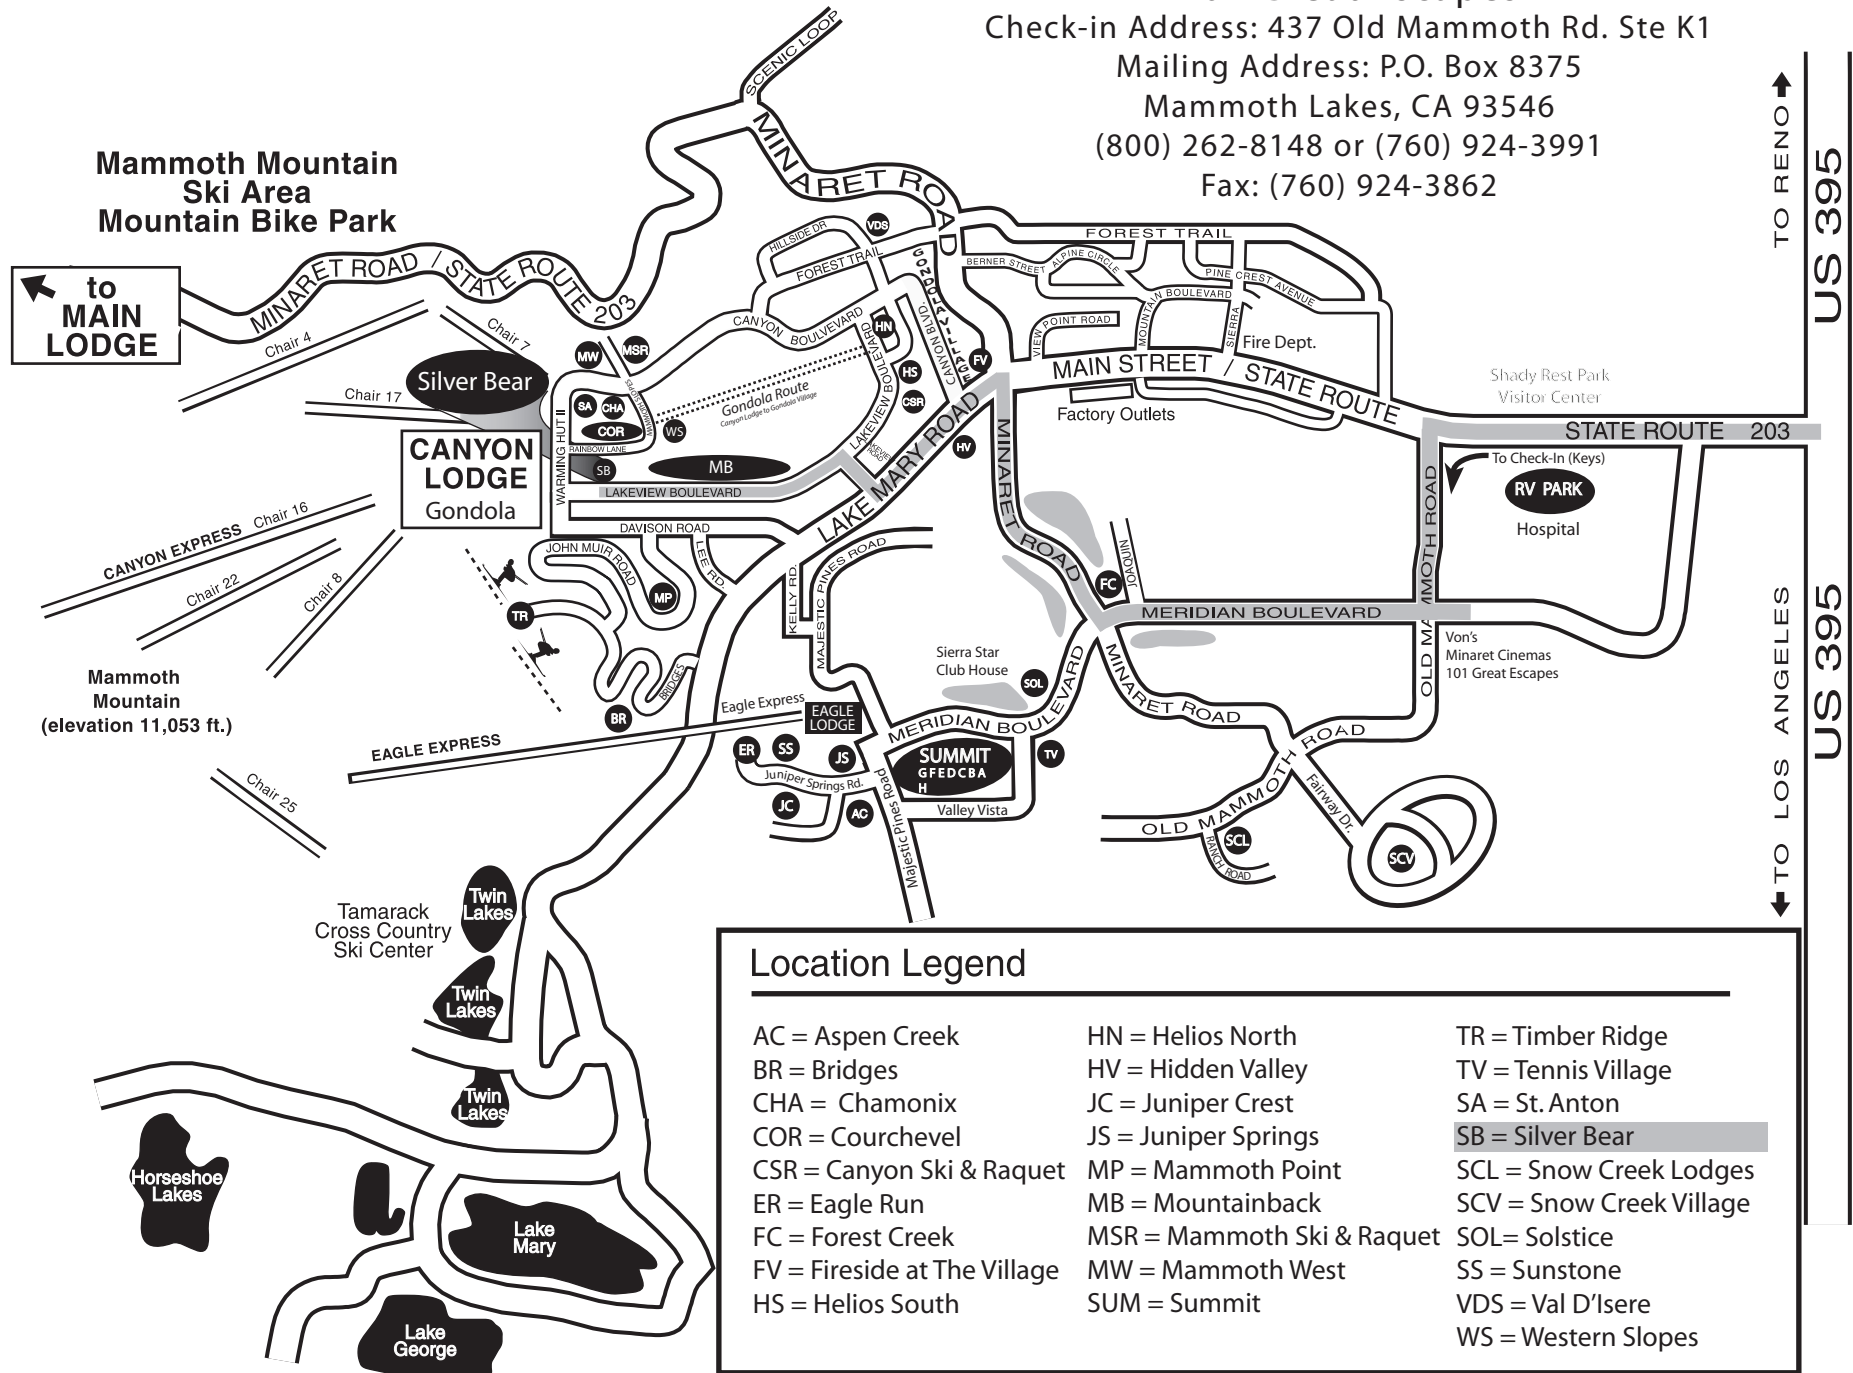

101 Great Escapes

Check-in Address: 437 Old Mammoth Rd. Ste K1

Mailing Address: P.O. Box 8375

Mammoth Lakes, CA 93546

(800) 262-8148 or (760) 924-3991

Fax: (760) 924-3862

Silver Bear: Left on Meridian Blvd., Right on Old Mammoth, Left on Main, Right on Lakeview, Left at the T onto Lakeview Blvd. again. Silver Bear will be on the left past Mountainback..